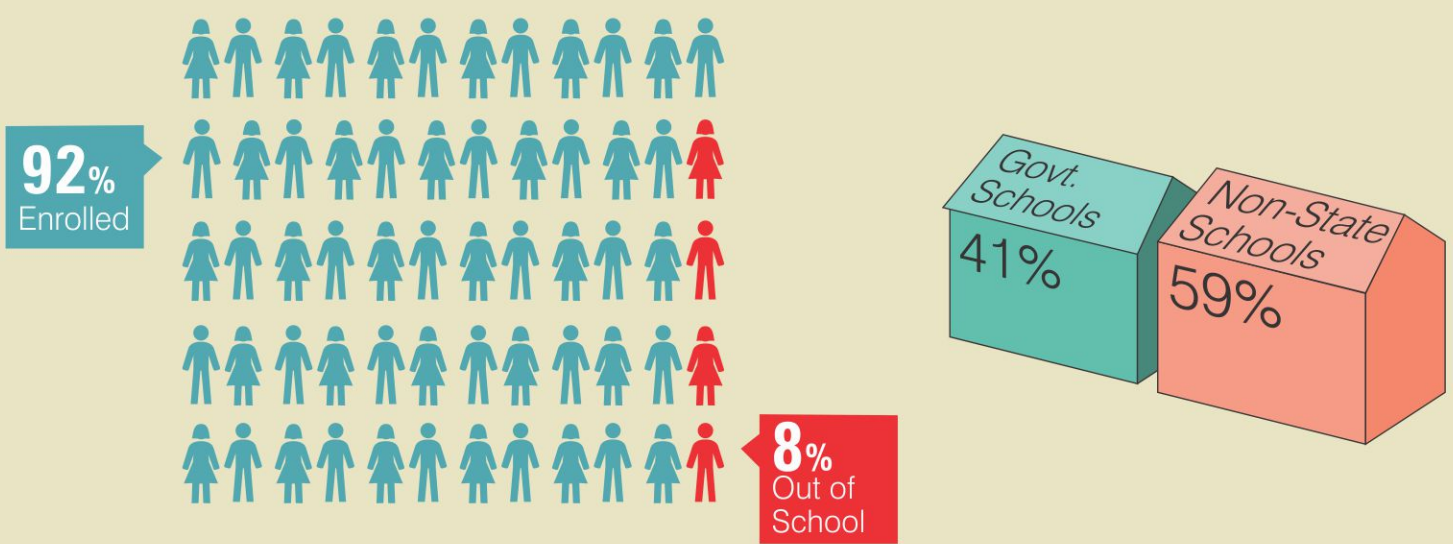

Urban

13
Districts

14,158
Children

479 Schools | 270 Blocks | 5,372 Households

ENROLLMENT

6-16 years old

LEARNING LEVELS

Class 5

55% can read **Story** in Urdu/Sindhi/Pashto

59% can read **Sentences** in English

51% can do **Division**

SCHOOL FACILITIES

Government primary schools

Children attendance

Teacher attendance

Schools received grants